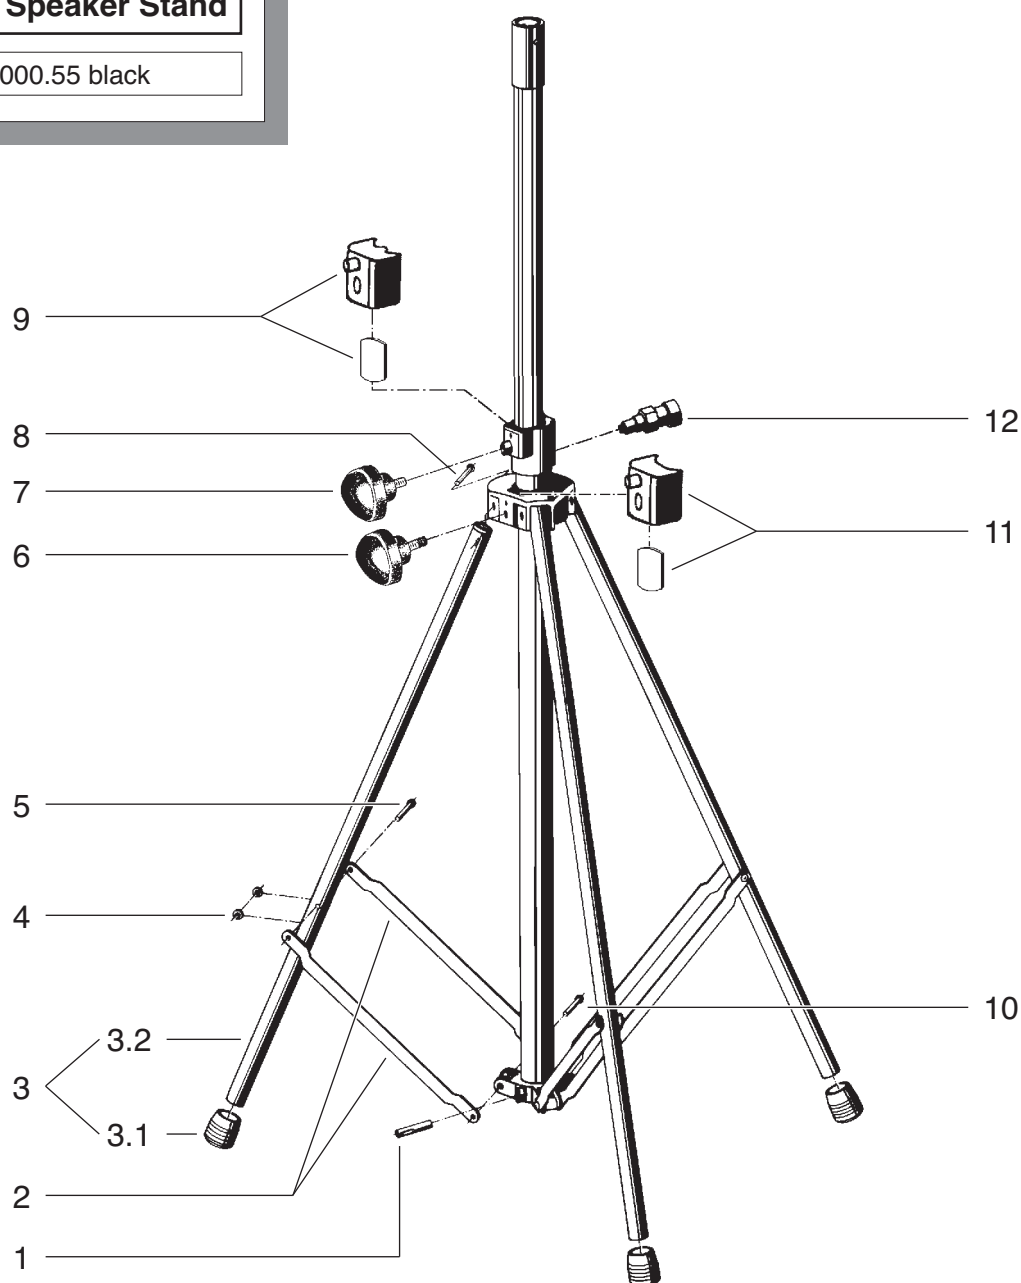

214/6 Speaker Stand

21460.000.55 black

pos.	description	art.-no.	qty
1	locking pin	03.14.470.29	1
2	leg brace	01.70.100.55	3
3	leg	7.214.600255	3
3.1	end cap	01.84.880.55	1
3.2	leg tube	7.214.600155	1
4	washer	03.11.330.29	6
5	rivet 5 x 35 mm	03.61.750.29	3
6	locking knob M8 x 21/38 mm	01.82.783.55	1
7	locking knob M8 x16/33 mm	01.82.763.55	1
8	rivet 5 x 37 mm	03.61.760.29	3
9	ribbed plastic locking spacer	6.86730.1.55	1
10	rivet 5 x 30 mm	03.61.725.29	3
11	plastic locking spacer	6.86731.1.55	1
12	spring loaded locking bolt	6.21460.1.00	1