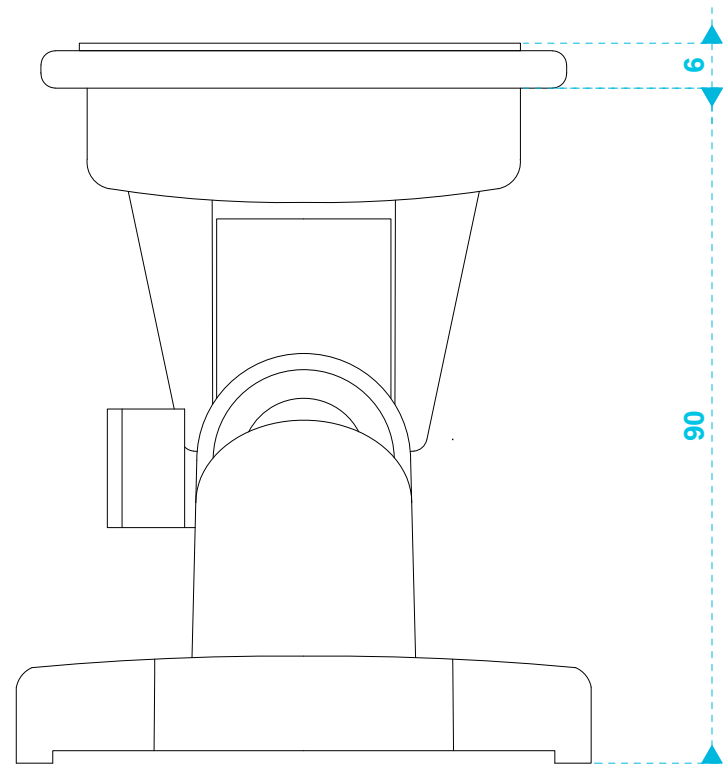

model name	product type	file modification date	unit of measurement
MASKC bracket (front view)	loudspeaker bracket	2017-06-09	mm

**model name**

MASKC bracket (side view)

**product type**

loudspeaker bracket

**file modification date**

2017-06-09

**unit of measurement**

mm

model name	product type	file modification date	unit of measurement
MASKC bracket (top & bottom)	loudspeaker bracket	2017-06-09	mm