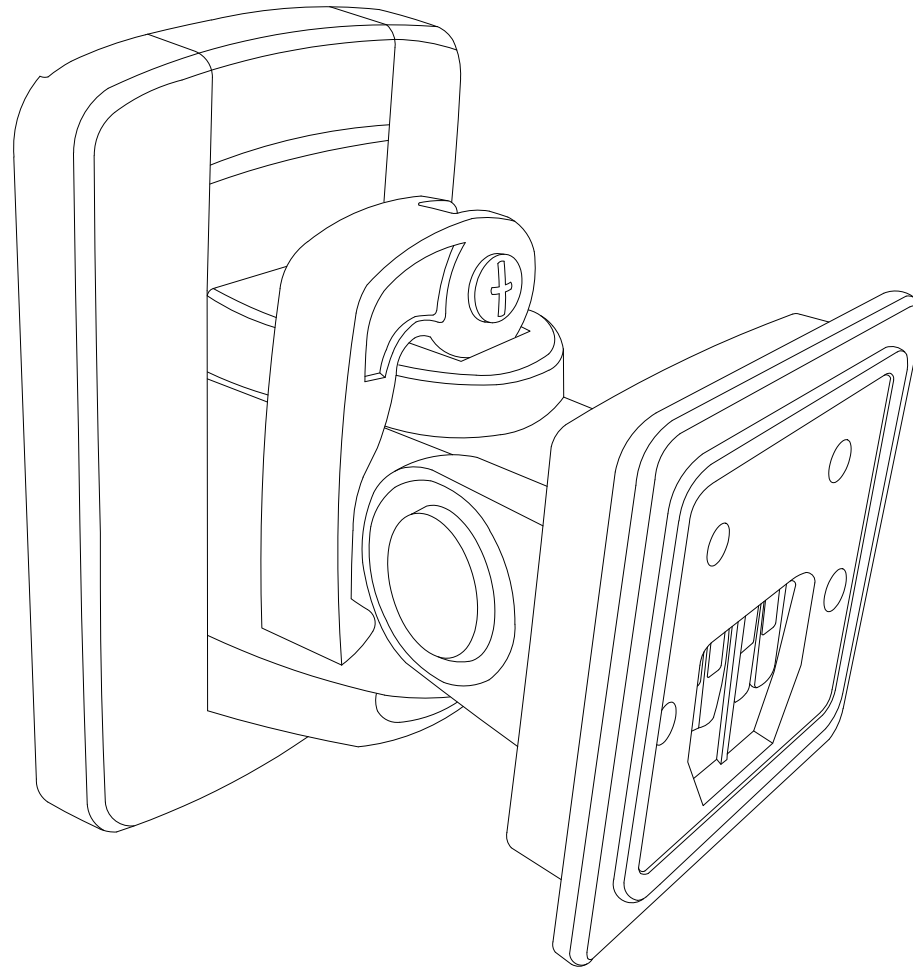

**model name**

MASK6CT

**product type**

cabinet loudspeaker

**file modification date**

2017-05-30

**unit of measurement**

mm

**model name**

MASKC bracket

**product type**

loudspeaker bracket

**file modification date**

2017-06-09

**unit of measurement**

mm

model name	product type	file modification date	unit of measurement
MASKC bracket (front view)	loudspeaker bracket	2017-06-09	mm

**model name**

MASKC bracket (side view)

**product type**

loudspeaker bracket