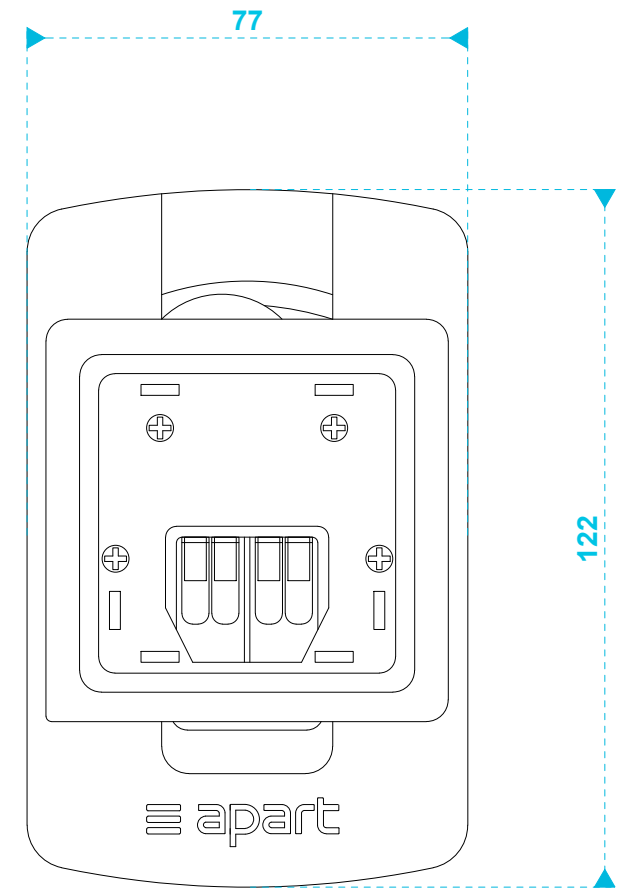

**model name**

MASKC bracket

**product type**

loudspeaker bracket

**file modification date**

2017-06-09

**unit of measurement**

mm

model name	product type	file modification date	unit of measurement
MASKC bracket (front view)	loudspeaker bracket	2017-06-09	mm

**model name**

MASKC bracket (side view)

**product type**

loudspeaker bracket

**file modification date**

2017-06-09

**unit of measurement**

mm

model name	product type	file modification date	unit of measurement
MASKC bracket (top & bottom)	loudspeaker bracket	2017-06-09	mm