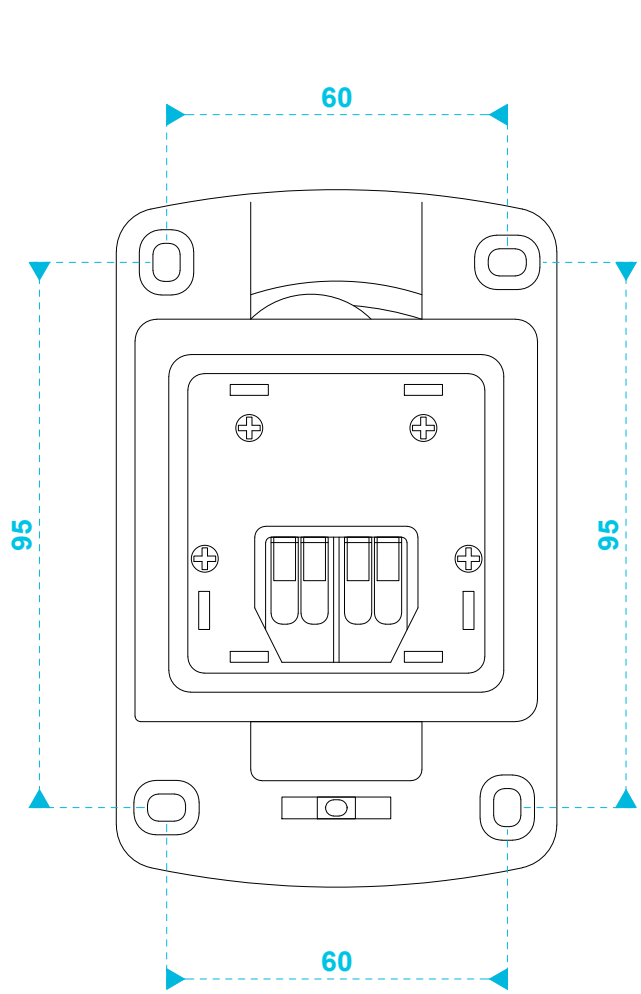

**model name**

MASKC bracket

**product type**

loudspeaker bracket

**file modification date**

2017-06-09

**unit of measurement**

mm

model name	product type	file modification date	unit of measurement
MASKC bracket (front view)	loudspeaker bracket	2017-06-09	mm

**model name**

MASKC bracket (side view)

**product type**

loudspeaker bracket

**file modification date**

2017-06-09

**unit of measurement**

mm

model name	product type	file modification date	unit of measurement
MASKC bracket (top & bottom)	loudspeaker bracket	2017-06-09	mm