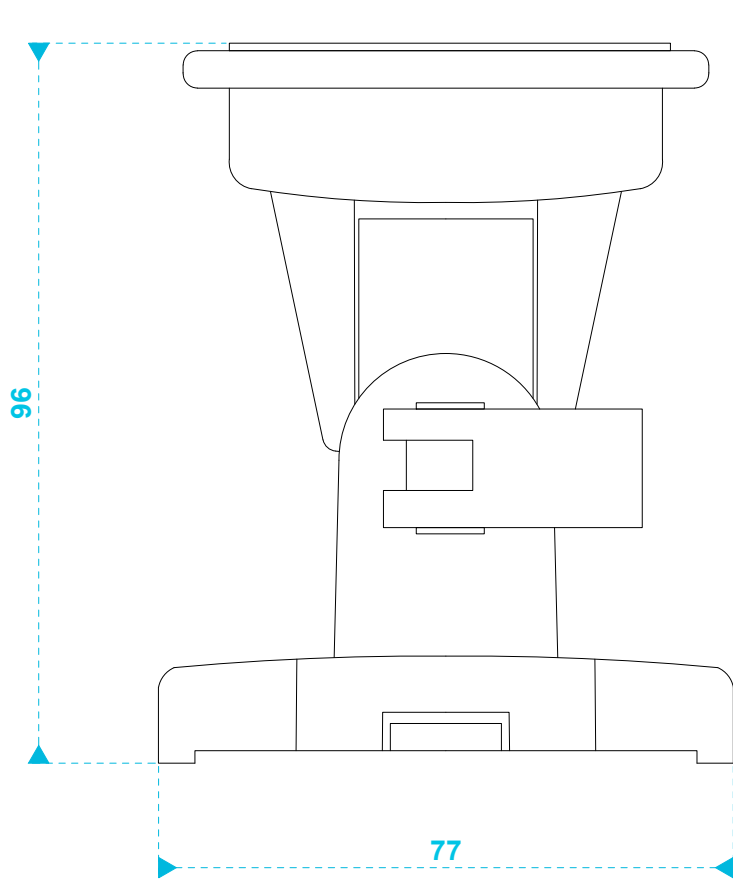

model name	product type	file modification date	unit of measurement
MASKC bracket (front view)	loudspeaker bracket	2017-06-09	mm

**model name**

MASKC bracket (side view)

**product type**

loudspeaker bracket

**file modification date**

2017-06-09

**unit of measurement**

mm

model name	product type	file modification date	unit of measurement
MASKC bracket (top & bottom)	loudspeaker bracket	2017-06-09	mm