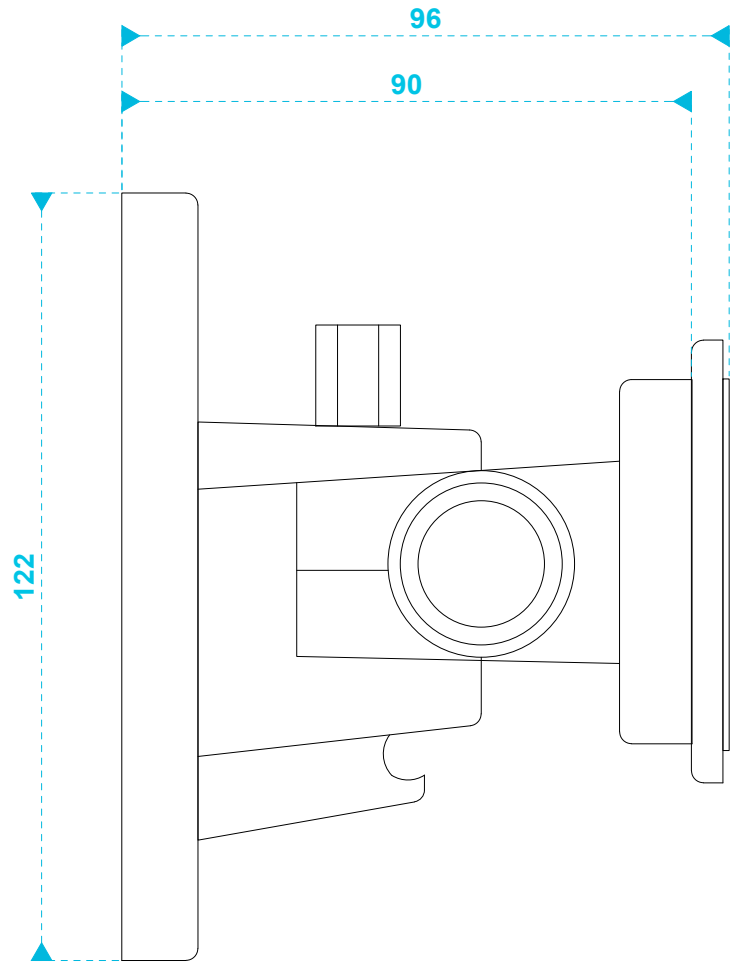

**model name**

MASK6CT

**product type**

cabinet loudspeaker

**file modification date**

2017-05-30

**unit of measurement**

mm

**model name**

MASKC bracket

**product type**

loudspeaker bracket

**file modification date**

2017-06-09

**unit of measurement**

mm

model name	product type	file modification date	unit of measurement
MASKC bracket (front view)	loudspeaker bracket	2017-06-09	mm

**model name**

MASKC bracket (side view)

**product type**

loudspeaker bracket

**file modification date**

2017-06-09

**unit of measurement**

mm

model name	product type	file modification date	unit of measurement
MASKC bracket (top & bottom)	loudspeaker bracket	2017-06-09	mm