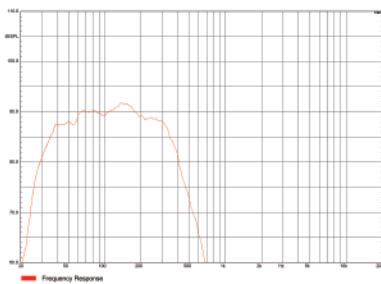

Artist TW8 Frequency Response Curve