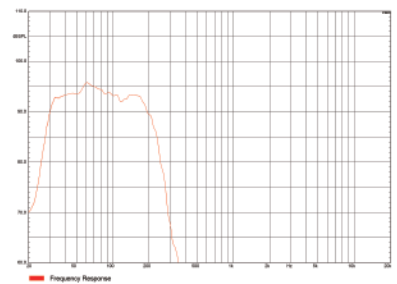

Optimized phase structure makes TW118 with extremely high SPL and supreme sound quality and performance.

TW118 is with tongue and groove CNC made cabinet with excellent wood.

Artist TW8 Frequency Response Curve

Artist TW28 Frequency Response Curve

Artist TW118 Frequency Response Curve

	Frequency Response (-6dB anechoic chamber)	Power(AES)	Maximum Calculated SPL/1M	Rated Impedance	Cabinet Color	Dimension(WxHxD)	Net Weight
Artist TW8	37Hz-300Hz	250W	128dB	8Ω	Black/White	610x300x224mm	8.0Kg
Artist TW28	37Hz-300Hz	500W	131dB	4Ω	Black/White	760x408x254mm	12.0Kg
Artist TW118	31Hz-200Hz	800W	137dB	8Ω	Black/White	548x786x568mm	45.0Kg