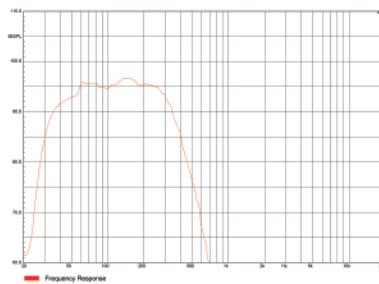

Optimized phase structure makes TW118 with extremely high SPL and supreme sound quality and performance.

TW118 is with tongue and groove CNC made cabinet with excellent wood.

Artist TW8 Frequency Response Curve

Artist TW28 Frequency Response Curve

Artist TW118 Frequency Response Curve

	Frequency Response (-6dB anechoic chamber)	Power(AES)	Maximum Calculated SPL/1M	Rated Impedance	Cabinet Color	Dimension(WxHxD)	Net Weight
Artist TW8	37Hz-300Hz	250W	128dB	8Ω	Black/White	610x300x224mm	8.0Kg
Artist TW28	37Hz-300Hz	500W	131dB	4Ω	Black/White	760x408x254mm	12.0Kg
Artist TW118	31Hz-200Hz	800W	137dB	8Ω	Black/White	548x786x568mm	45.0Kg