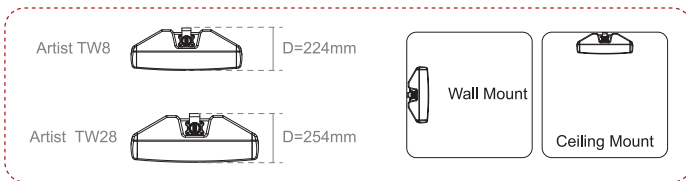

Artist TW8

Subwoofer

Artist TW8 subwoofer adopts compact and flat cabinet structure and innovative industrial design, which enables it to match with different venues and applications easily. Artist TW8 is super compact and light weight. It can be wall mount and ceiling mount. The side part on the cabinet is molded user friendly ergonomic design, which can be used as handle for easy transport.

Wall-mount bracket is included for Artist TW8, for both wall mount and ceiling mount.

Artist TW28

Subwoofer

Artist TW28 subwoofer adopts compact and flat cabinet structure and innovative industrial design, which enables it to match with different venues and applications easily. Artist TW28 is super compact and light weight. It can be wall mount and ceiling mount. The side part on the cabinet is molded user friendly ergonomic design, which can be used as handle for easy transport.

Wall-mount bracket is included for TW28, for both wall mount and ceiling mount.

Artist TW118

Subwoofer

Artist TW118 is passive single 18" subwoofer and suitable for multi-functional hall, ball room, house of worship, etc.

TW118 uses customized 18" LF drivers with 4" voice coil, advanced carbon fiber material and DFL (Dual Frequency Loading) technology, which increases response speed and decreases inertial offset at the most.

Optimized phase structure makes TW118 with extremely high SPL and supreme sound quality and performance.

TW118 is with tongue and groove CNC made cabinet with excellent wood.