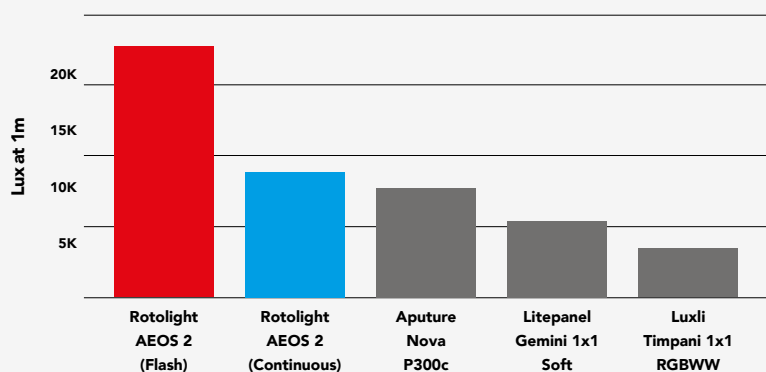

Brightness at 1m (peak output)

	Rotolight AEOS 2	Aputure Nova P300c	Litepanel Astra 6X Bi	Litepanel Gemini 1x1Soft	Luxli Timpani 1x1 RGBWW
Touchscreen Interface	✓	✗	✗	✗	✗
Electronic Diffusion	✓	✗	✗	✗	✗
High Speed Sync Flash	✓	✗	✗	✗	✗
Peak Brightness (1m)	9230 lux	9000 lux	2651 lux	5544 lux	3430 lux
Digital Filters	2500	300	✗	600	150
Colour Accuracy TLCI	99	95	95	97	95
Weight	1.4kg	10.35kg	3.2kg	5.31kg	3.15kg
Power Consumption	120W	360W	105W	200W	120W