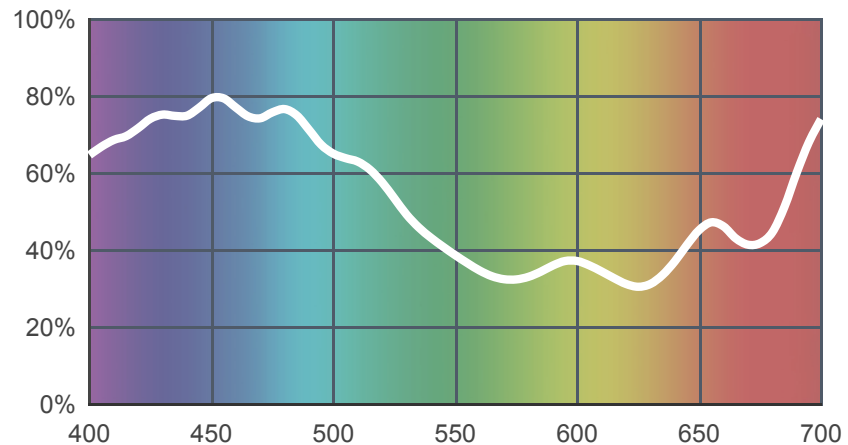

501 New Colour Blue (Robertson Blue)

[View on leefilters.com](#) / [Find a Dealer](#)

An alternative to the CTB series with warmer tones and a lesser green cast for face and key light.

	Source C 6774K	Tungsten 3200K
Transmission Y	43.4%	40.6%
x	0.246	0.357
y	0.249	0.356
Absorption	0.36	0.39

Light transmitted (Y%)
for each colour
wavelength (nm)

Dimming Source Preview

Created by **Mike Robertson** as a part of The Designer Series.

Rolls:

- **1" Core** 7.62m x 1.22m (25' x 48")
- **2" Core** 7.62m x 1.22m (25' x 48")
- **Quick Roll** Length 7.62m (25') x any width between 2.5cm - 1.17m (1" x 48")

Sheets:

- **Full Sheet** 1.22m x 0.53m (48" x 21")
USA: Full Sheets by special order only.
- **Half Sheet** 0.61m x 0.53m (24" x 21")

Pre-Cut Packs:

- Not available in a pack