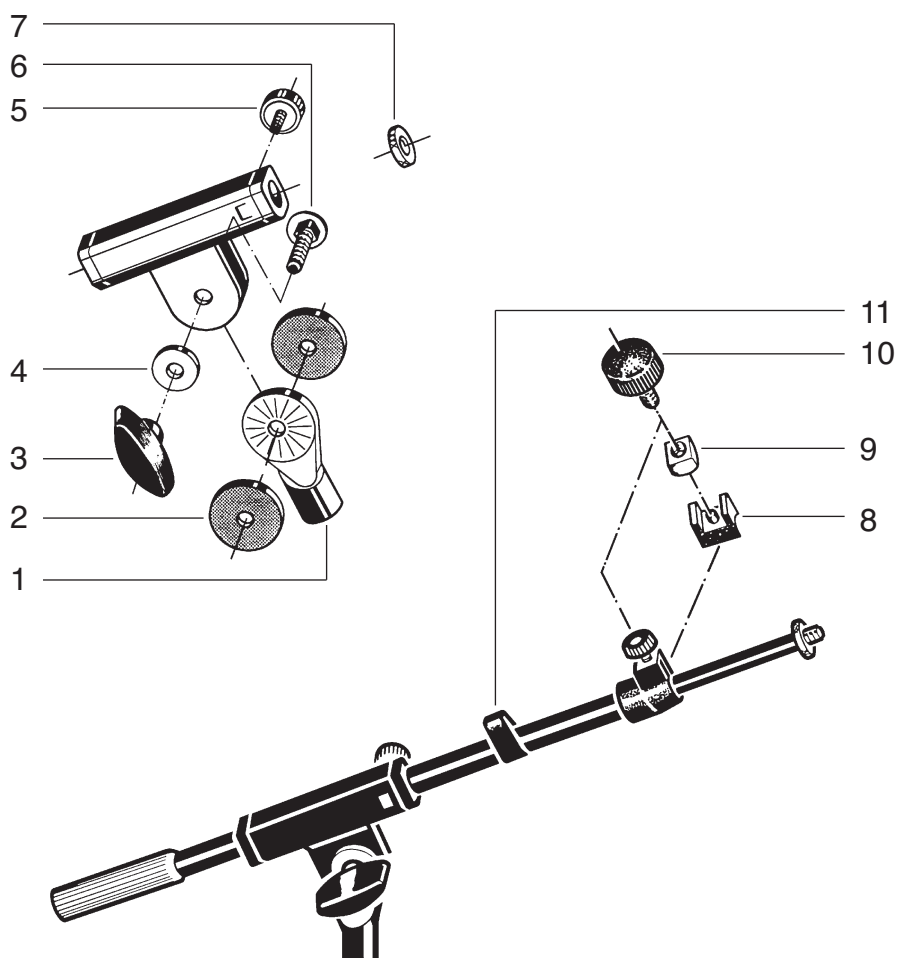

21140 Boom Arm

21140.300.55 black

pos.	description	art.-no.	qty
1	swivel head 3/8"	02.40.430.55	1
2	rubber washer	03.21.160.55	2
3	locking knob M8	01.83.980.55	1
4	washer \varnothing 8,4 mm	03.11.525.01	1
5	knurled knob M6 x 12 mm	01.82.828.55	1
6	carriage bolt M8 x 30 mm	03.07.530.25	1
7	aluminum threaded washer 3/8"	03.31.550.15	1
8	plastic locking spacer	01.86.615.55	1
9	locking nut M6	03.31.635.00	1
10	knurled knob M6 x 16 mm	01.82.833.55	1
11	cable clamp	01.85.960.55	1