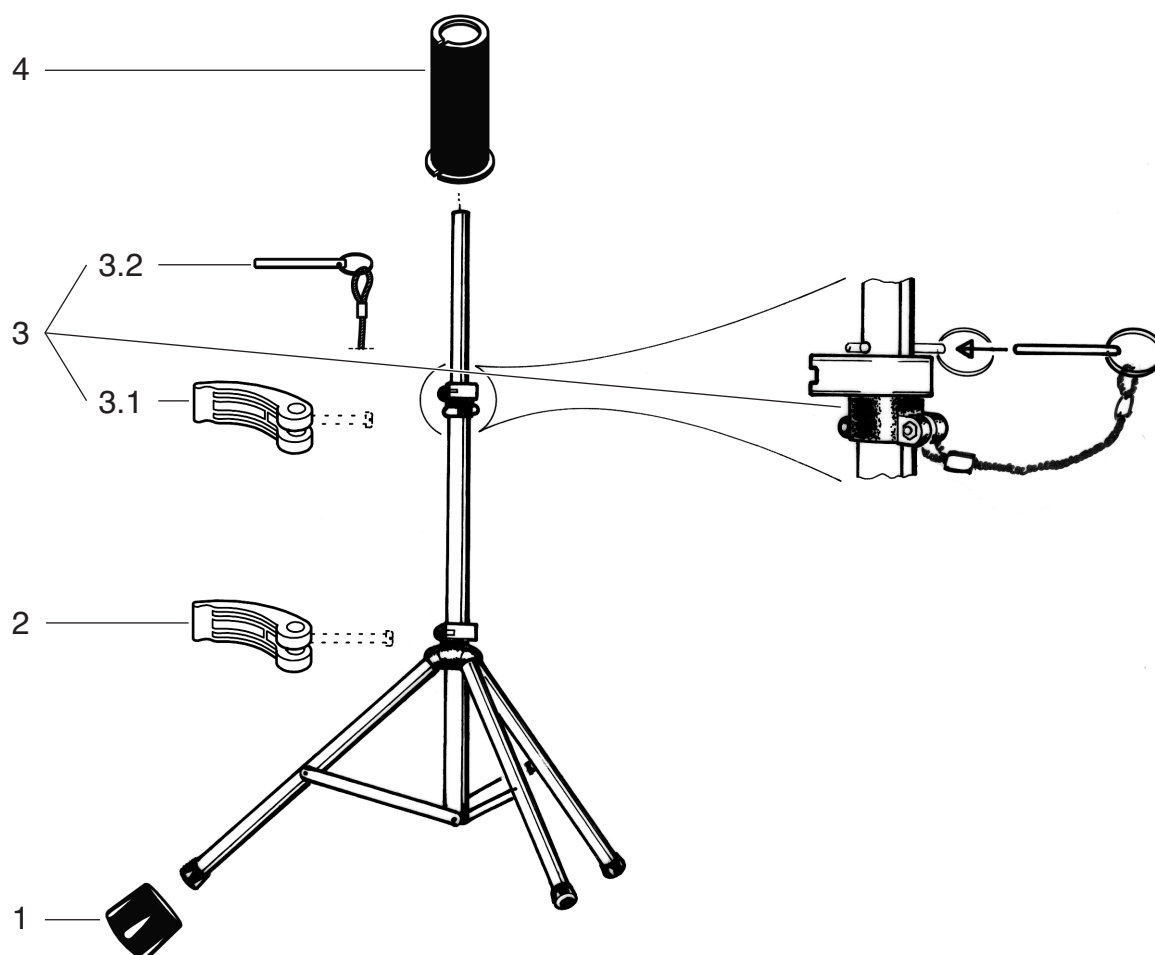

21450 Speaker Stand

21450.000.55 black

pos.	description	art.-no.	qty
1	end cap	7.214.500155	3
2	clamping lever	7.214.500363	1
3	clamping element clp. consisting of:	7.214.500555	1
3.1	clamping lever	7.214.500263	1
3.2	safety pin with cord	7.214.500400	1
4	adapter sleeve	21326.000.55	1