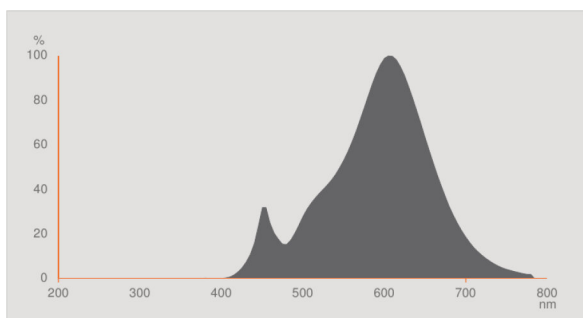

Energy efficiency class	A+
Energy consumption	6 kWh/1000h

Country-specific categorizations

Order reference	LPPAR16D5036 5,

Light Distribution

Spectral power distribution

LOGISTICAL DATA

Product code	Packaging unit (Pieces/Unit)	Dimensions (length x width x height)	Gross weight	Volume
4058075260092	Folding carton box 5	52 mm x 186 mm x 57 mm	212.00 g	0.55 dm³
4058075260108	Shipping carton box 50	382 mm x 268 mm x 72 mm	2284.00 g	7.37 dm³
4058075260115	Folding carton box 1	49 mm x 49 mm x 62 mm	44.00 g	0.15 dm³
4058075260122	Shipping carton box 10	255 mm x 107 mm x 72 mm	490.00 g	1.96 dm³

The mentioned product code describes the smallest quantity unit which can be ordered. One shipping unit can contain one or more single products. When placing an order, for the quantity please enter single or multiples of a shipping unit.

REFERENCES / LINKS

For dimming conformity see