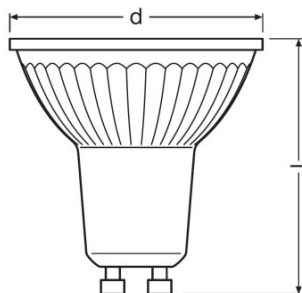

### Light technical data

<b>Beam angle</b>	36 °
<b>Warm-up time (60 %)</b>	< 0.50 s
<b>Starting time</b>	< 0.5 s
<b>Nominal beam angle</b>	36 °
<b>Rated beam angle (half peak value)</b>	36.00 °

Dimensions & weight

<b>Overall length</b>	55.0 mm
<b>Diameter</b>	51.0 mm
<b>Outer bulb</b>	PAR51
<b>Length</b>	55.0 mm
<b>Maximum diameter</b>	51.0 mm

Temperatures & operating conditions

<b>Ambient temperature range</b>	-20...+40 °C
<b>Maximum temperature at tc test point</b>	75 °C