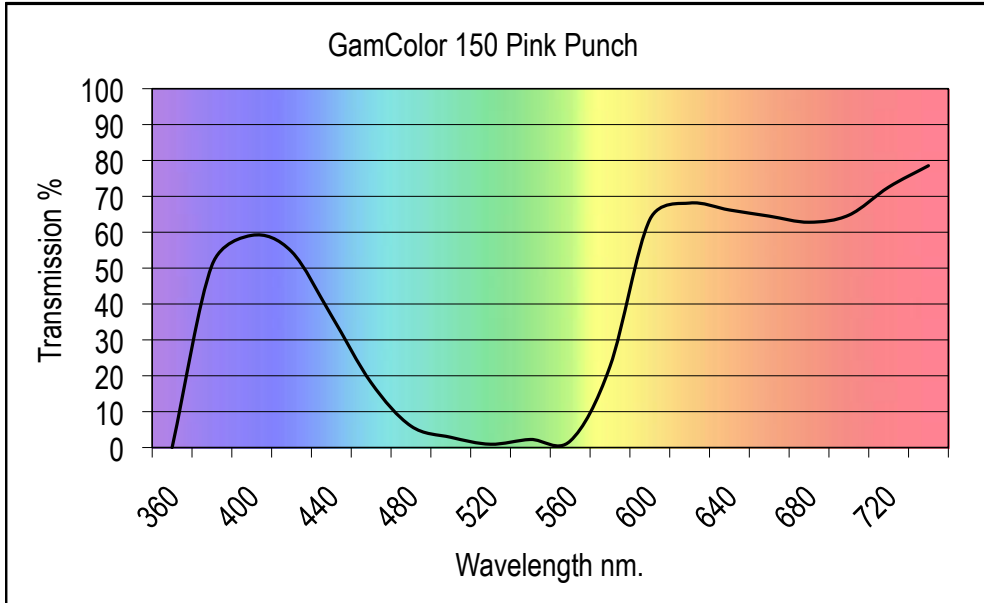

SWATCHBOOK: GamColor
COLOR FILTER: 150 Pink Punch
DESCRIPTION: Color Effects Lighting Filter.
TRANSMISSION = Y 27% or stop loss
MIRE D SHIFT = Not Applicable.
CC EQUIVALENT = Not Applicable.

COLORIMETRIC DATA

OBSERVER: CIE 1964 10° R: 228.1
SOURCE:

- 'A' (tungsten) G: 17.93
- 'D65' (daylight) B: 141.9

HUNTER LAB SOURCE A	
L*	58.635
A*	60.710
B*	5.309

HUNTER LAB SOURCE D65	
L*	50.20466
A*	74.77846
B*	-15.23703

CIE 1964 10° SOURCE A	
Y	26.635
(x)	0.588
(y)	0.315

CIE 1964 10° SOURCE D65	
Y	18.591
(x)	0.427
(y)	0.224

nm.	360	380	400	420	440	460	480	500	520	540	560	580	600	620	640	660	680	700	720	740
trans %	NA	51	59	55	37	18	6	3	1	2	2	23	64	68	66	64	63	65	73	79

MATERIAL SPECIFICATIONS:

General Description: Deep-Dyed Polyester
Substrate: Polyester
Thickness: 2.0 mil (.002" or 50 micron)

Manufactured in: U.S.A.

AVAILABLE SIZES:

- √ 20 in. x 24 in. sheets (50cm x 60cm)
 - √ 21 in. x 24 in. sheets (53 x 60cm)
 - √ 24 in. x 25 ft. rolls (60cm x 7.62m)
 - √ 24 in. x 50 ft. (60cm x 15.24m)
 - √ 24 in. x 198 in. (60cm x 5m)
 - √ 48 in. x 25 ft. rolls (121cm x 7.62m)
 - √ 60 in. x 20 ft. rolls (152.4cm x 6.10m)
- Consult Rosco