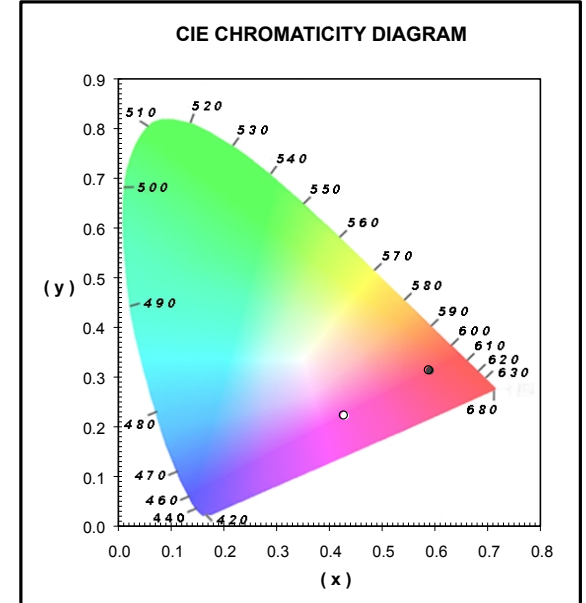

nm.	360	380	400	420	440	460	480	500	520	540	560	580	600	620	640	660	680	700	720	740
trans %	NA	51	59	55	37	18	6	3	1	2	2	23	64	68	66	64	63	65	73	79

MATERIAL SPECIFICATIONS:

General Description: Deep-Dyed Polyester
Substrate: Polyester
Thickness: 2.0 mil (.002" or 50 micron)

Manufactured in: U.S.A.

AVAILABLE SIZES:

1. √ 20 in. x 24 in. sheets (50cm x 60cm)
   - √ 21 in. x 24 in. sheets (53 x 60cm)
   - √ 24 in. x 25 ft. rolls (60cm x 7.62m)
   - √ 24 in. x 50 ft. (60cm x 15.24m)
   - √ 24 in. x 198 in. (60cm x 5m)
   - √ 48 in. x 25 ft. rolls (121cm x 7.62m)
   - √ 60 in. x 20 ft. rolls (152.4cm x 6.10m)
2. Consult Rosco